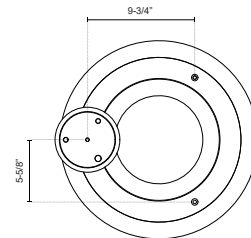

KUZCO

CANADA: 19054 28TH AVENUE - SURREY, BC V3Z 6M3

USA: 3035 E. LONE MOUNTAIN ROAD - LAS VEGAS, NV 89081

WWW.KUZCOLIGHTING.COM

© 2018 KUZCO LIGHTING. ALL RIGHTS RESERVED.

COMMENT