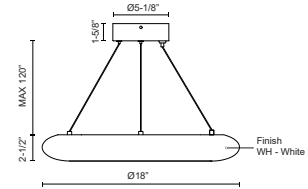

KUZCO

CANADA: 19054 28TH AVENUE - SURREY, BC V3Z 6M3

USA: 3035 E. LONE MOUNTAIN ROAD - LAS VEGAS, NV 89081

WWW.KUZCOLIGHTING.COM

© 2018 KUZCO LIGHTING. ALL RIGHTS RESERVED.

COMMENT