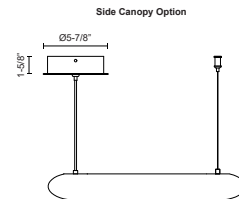

KUZCO

CANADA: 19054 28TH AVENUE - SURREY, BC V3Z 6M3

USA: 3035 E. LONE MOUNTAIN ROAD - LAS VEGAS, NV 89081

WWW.KUZCOLIGHTING.COM

© 2018 KUZCO LIGHTING. ALL RIGHTS RESERVED.

COMMENT